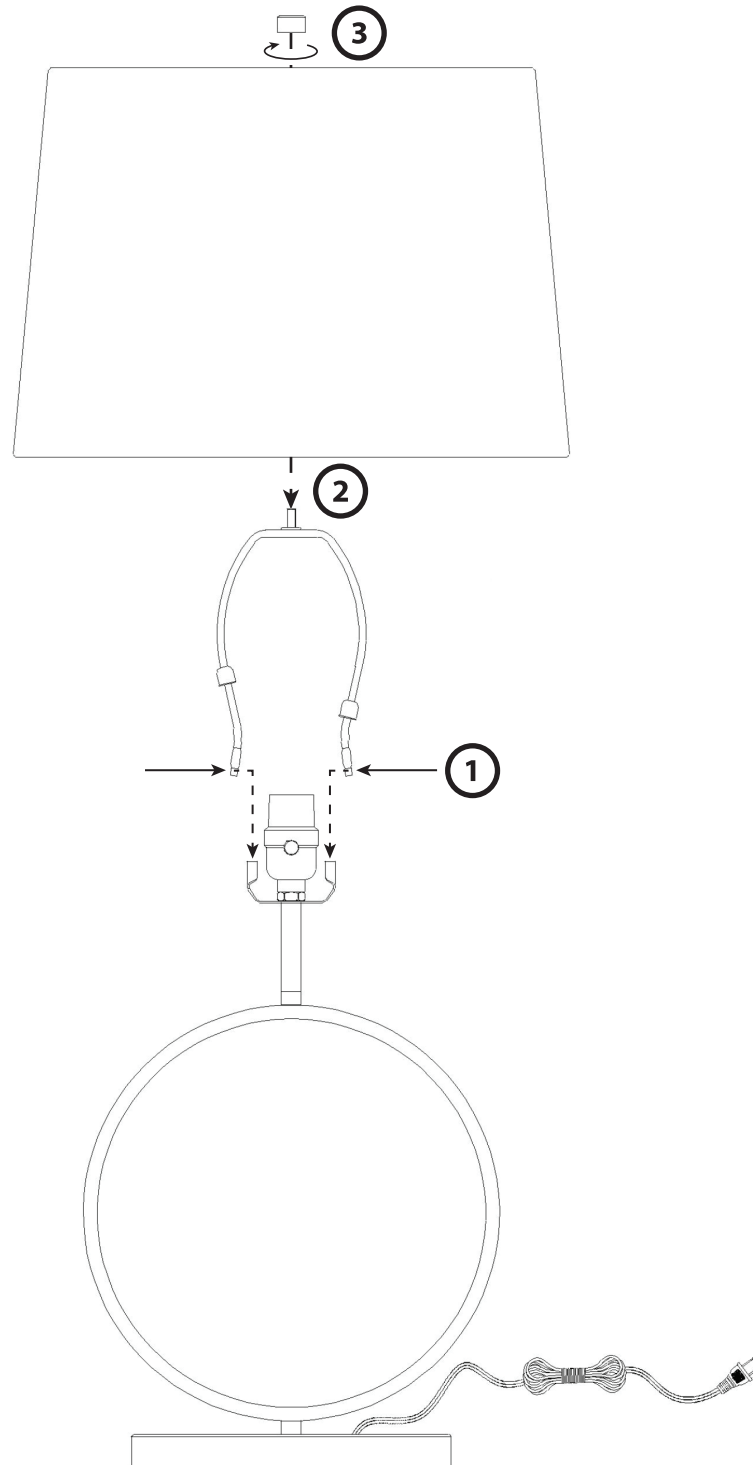

Part # L-MOONTB XX+XX

031918

CAUTION

For indoor use only. Keep out of reach of children and animals. Place on flat surface and away from flammable materials. Never operate this appliance if it has a damaged cord, plug or cable. Keep cord away from heated and/or damp areas.